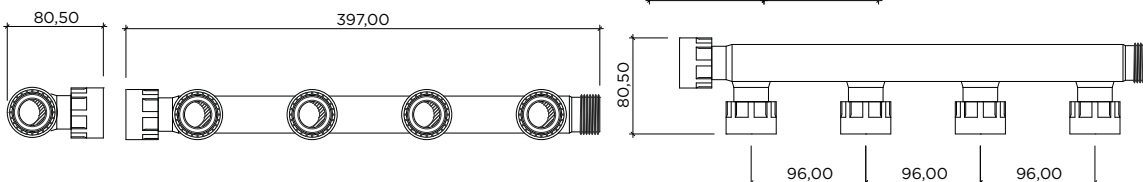

PVC MANIFOLD MULTI PORTS 1"

Caratteristiche tecniche	Technical characteristics
Realizzato in PVC	Made of PVC
PN12	PN12
Assemblaggio completamente automatico	Completely automatic assembling
impacchettato in busta di plastica (una per ogni pezzo)	Packed in plastic bags of 1 piece each
BSP	BSP
Con codice a barre	With barcode

MANIFOLD 2 PORTS

MANIFOLD 3 PORTS

MANIFOLD 4 PORTS

Code	Models	Code	Models
145.2000000	MANIFOLD SYSTEM 2 PORTS 1": Ghiera (Swivel) x M x Ghiera (Swivel) (2)	145.1000000	CALOTTA PER COLLETTORI / CAP 1"
145.3000000	MANIFOLD SYSTEM 3 PORTS 1": Ghiera (Swivel) x M x Ghiera (Swivel) (3)		
145.4000000	MANIFOLD SYSTEM 4 PORTS 1": Ghiera (Swivel) x M x Ghiera (Swivel) (4)		