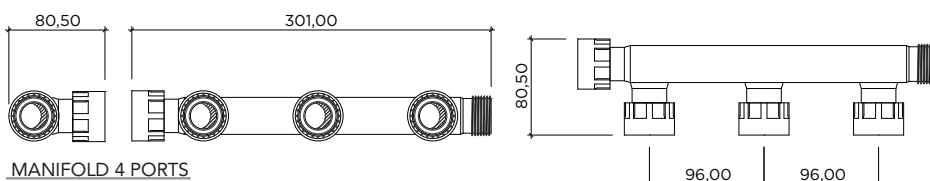

PVC MANIFOLD MULTI PORTS 1"

Caratteristiche tecniche	Technical characteristics
Realizzato in PVC	Made of PVC
PN12	PN12
Assemblaggio completamente automatico	Completely automatic assembling
impacchettato in busta di plastica (una per ogni pezzo)	Packed in plastic bags of 1 piece each
BSP	BSP
Con codice a barre	With barcode

MANIFOLD 2 PORTS

MANIFOLD 3 PORTS

MANIFOLD 4 PORTS

Code	Models	Code	Models
145.2000000	MANIFOLD SYSTEM 2 PORTS 1": Ghiera (Swivel) x M x Ghiera (Swivel) (2)	145.1000000	CALOTTA PER COLLETTORI / CAP 1"
145.3000000	MANIFOLD SYSTEM 3 PORTS 1": Ghiera (Swivel) x M x Ghiera (Swivel) (3)		
145.4000000	MANIFOLD SYSTEM 4 PORTS 1": Ghiera (Swivel) x M x Ghiera (Swivel) (4)		