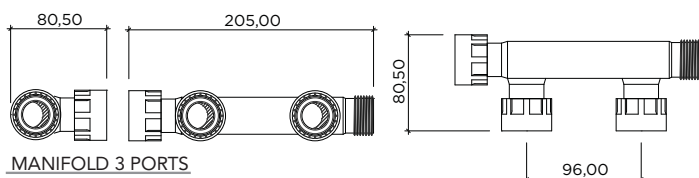

PVC MANIFOLD MULTI PORTS 1"

Caratteristiche tecniche	Technical characteristics
Realizzato in PVC	Made of PVC
PN12	PN12
Assemblaggio completamente automatico	Completely automatic assembling
impacchettato in busta di plastica (una per ogni pezzo)	Packed in plastic bags of 1 piece each
BSP	BSP
Con codice a barre	With barcode

MANIFOLD 2 PORTS

MANIFOLD 3 PORTS

MANIFOLD 4 PORTS

Code	Models	Code	Models
145.2000000	MANIFOLD SYSTEM 2 PORTS 1": Ghiera (Swivel) x M x Ghiera (Swivel) (2)	145.1000000	CALOTTA PER COLLETTORI / CAP 1"
145.3000000	MANIFOLD SYSTEM 3 PORTS 1": Ghiera (Swivel) x M x Ghiera (Swivel) (3)		
145.4000000	MANIFOLD SYSTEM 4 PORTS 1": Ghiera (Swivel) x M x Ghiera (Swivel) (4)		